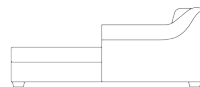

HEIGHT	SEAT HEIGHT	ARM HEIGHT	ARM WIDTH	FOOT HEIGHT
32"H	17"H	25"H	6"W	2"H

PRODUCT	OVERALL WIDTH	OVERALL DEPTH	OVERALL HEIGHT	SEAT CUSHION	BACK CUSHION
5' CLASSIC SOFA	60	x 41	x 32	Single Bench Seat	1 Back Cushion
5' LUXE SOFA	60	x 46	x 32	Single Bench Seat	1 Back Cushion
6' CLASSIC SOFA	72	x 41	x 32	Single Bench Seat	2 Back Cushions
6' LUXE SOFA	72	x 46	x 32	Single Bench Seat	2 Back Cushions
7' CLASSIC SOFA	84	x 41	x 32	Single Bench Seat	2 Back Cushions
7' LUXE SOFA	84	x 46	x 32	Single Bench Seat	2 Back Cushions
8' CLASSIC SOFA	96	x 41	x 32	Single Bench Seat	3 Back Cushions
8' LUXE SOFA	96	x 46	x 32	Single Bench Seat	3 Back Cushions
9' CLASSIC SOFA	108	x 41	x 32	Single Bench Seat	3 Back Cushions
9' LUXE SOFA	108	x 46	x 32	Single Bench Seat	3 Back Cushions
10' CLASSIC SOFA	120	x 41	x 32	Single Bench Seat	3 Back Cushions
10' LUXE SOFA	120	x 46	x 32	Single Bench Seat	3 Back Cushions
CLASSIC CHAIR	43	x 41	x 32	Single Bench Seat	1 Back Cushion
LUXE CHAIR	43	x 46	x 32	Single Bench Seat	1 Back Cushion
CHAISE	48	x 78	x 32	Single Bench Seat	1 Back Cushion
DAYBED	96	x 60	x 32	Single Bench Seat	3 Back Cushions
OTTOMAN	42	x 32	x 17	Single Bench Seat	N/A

CHAISE