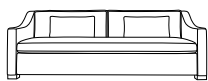

HEIGHT	SEAT HEIGHT	ARM HEIGHT	ARM WIDTH	FOOT HEIGHT
32.5"H	18.5"H	23"H	5"W	2"H

PRODUCT	OVERALL WIDTH	OVERALL DEPTH	OVERALL HEIGHT	SEAT CUSHION	BACK CUSHION
5' CLASSIC SOFA	60	x 38	x 32.5	Single Bench Seat	1 Back Cushion
5' LUXE SOFA	60	x 43	x 32.5	Single Bench Seat	1 Back Cushion
6' CLASSIC SOFA	72	x 38	x 32.5	Single Bench Seat	2 Back Cushions
6' LUXE SOFA	72	x 43	x 32.5	Single Bench Seat	2 Back Cushions
7' CLASSIC SOFA	84	x 38	x 32.5	Single Bench Seat	2 Back Cushions
7' LUXE SOFA	84	x 43	x 32.5	Single Bench Seat	2 Back Cushions
8' CLASSIC SOFA	96	x 38	x 32.5	Single Bench Seat	2 Back Cushions
8' LUXE SOFA	96	x 43	x 32.5	Single Bench Seat	2 Back Cushions
9' CLASSIC SOFA	108	x 38	x 32.5	Single Bench Seat	2 Back Cushions
9' LUXE SOFA	108	x 43	x 32.5	Single Bench Seat	2 Back Cushions
10' CLASSIC SOFA	120	x 38	x 32.5	Single Bench Seat	2 Back Cushions
10' LUXE SOFA	120	x 43	x 32.5	Single Bench Seat	2 Back Cushions
CLASSIC CHAIR	35	x 38	x 32.5	Single Bench Seat	1 Back Cushion
LUXE CHAIR	35	x 43	x 32.5	Single Bench Seat	1 Back Cushion
CHAISE	39	x 72	x 32.5	Single Bench Seat	1 Back Cushion
OTTOMAN	40	x 33	x 18.5	Single Bench Seat	N/A
DAYBED	96	x 60	x 32.5	Single Bench Seat	2 Back Cushions